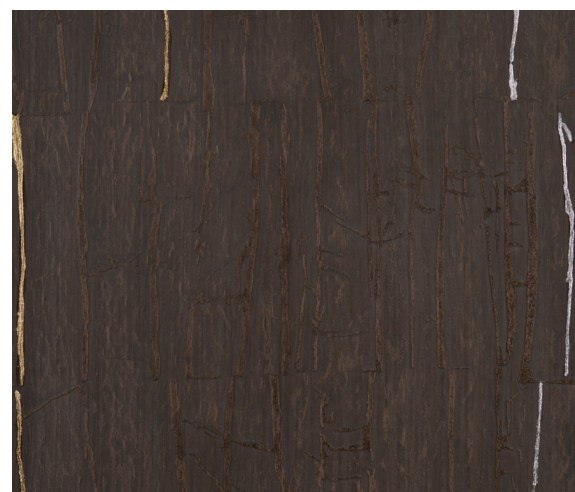

ORI-835

DOVE

ORI-831

30" WIDE
SOLD IN 10 YARD INCREMENTS
CONTENT: PLASTER, METALLIC LEAF
FLAMMABILITY RATING: ASTM E84 CLASS A

PARCHMENT

ORI-832

DUNE

ORI-833

LIMESTONE

ORI-834

SMOKE

ORI-836

CAVE

ORI-837

INK

ORI-838