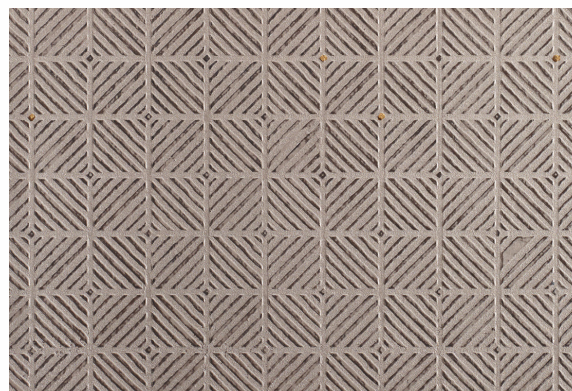

GREGORIUS PINEO

X

BOZENA

PIETRO

PIETRO / PTR-407 - DOVE SILVER
CASTELLAMMARE SOFA / ISHIZAWA TABLE
KENSETT LOUNGE CHAIR

GREGORIUSPINEO.COM

DOVE/SILVER

PTR-407

BLACK/GOLD

PTR-401

LIGHT BRONZE/GOLD

PTR-402

BORGHESE/GOLD

PTR-403

IVORY/SILVER

PTR-404

PEARL/GOLD

PTR-405

CEMENT/SILVER

PTR-406

30" WIDE SOLD IN 10 FOOT PANELS
PLASTER, MARBLE DUST
FLAMMABILITY RATING: CLASS A