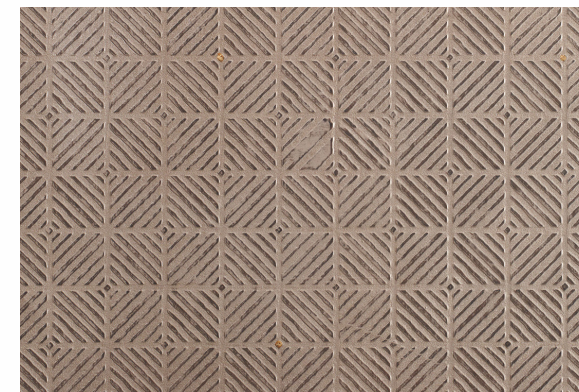

GREGORIUS PINEO

X

BOZENA

PIETRO

PIETRO / PTR-407 - DOVE SILVER
CASTELLAMMARE SOFA / ISHIZAWA TABLE
KENSETT LOUNGE CHAIR

GREGORIUSPINEO.COM

DOVE/SILVER

PTR-407

BLACK/GOLD

PTR-401

LIGHT BRONZE/GOLD

PTR-402

BORGHESE/GOLD

PTR-403

IVORY/SILVER

PTR-404

PEARL/GOLD

PTR-405

CEMENT/SILVER

PTR-406

30" WIDE SOLD IN 10 FOOT PANELS
PLASTER, MARBLE DUST
FLAMMABILITY RATING: CLASS A