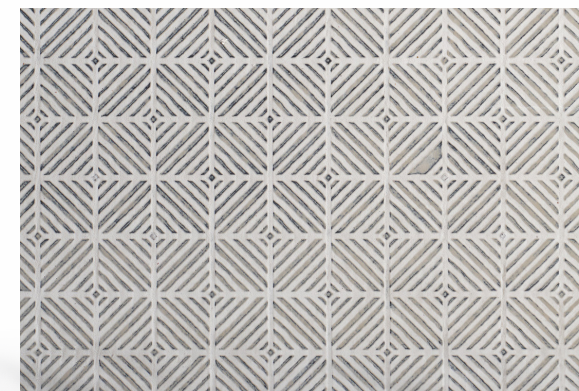

GREGORIUS PINEO

X

BOZENA

PIETRO

PIETRO / PTR-407 - DOVE SILVER
CASTELLAMMARE SOFA / ISHIZAWA TABLE
KENSETT LOUNGE CHAIR

GREGORIUSPINEO.COM

DOVE/SILVER

PTR-407

BLACK/GOLD

PTR-401

LIGHT BRONZE/GOLD

PTR-402

BORGHESE/GOLD

PTR-403

IVORY/SILVER

PTR-404

PEARL/GOLD

PTR-405

CEMENT/SILVER

PTR-406

30" WIDE SOLD IN 10 FOOT PANELS
PLASTER, MARBLE DUST
FLAMMABILITY RATING: CLASS A