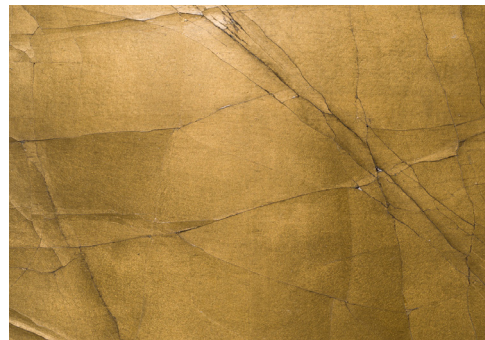

GREGORIUS PINEO
×
nadine weatherstone

KAVACHOIA

A mystical transformation of
handcrafted metallic textures.

COVER IMAGE:
GUN METAL LEAF — ALC-706

GREGORIUSPINEO.COM

ALCHEMY

A mystical transformation of handcrafted metallic textures.

36" WIDE AND SOLD IN 10 FOOT PANELS. MINIMUM ORDER 4 PANELS.
FLAMMABILITY RATING: ASTM E84 CLASS A

ANTIQUE SILVER LEAF
ALC-701

ANTIQUE COPPER LEAF
ALC-702

CLASSIC GOLD LEAF
ALC-703

WARM SILVER LEAF
ALC-704