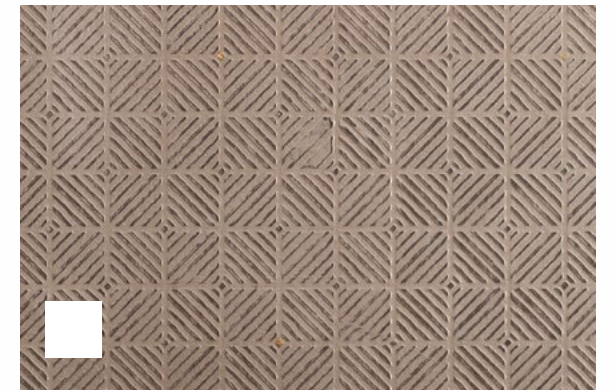

GREGORIUS PINEO

×

BOZENA

PIETRO

PIETRO / PTR-407 - DOVE SILVER
CASTELLAMMARE SOFA / ISHIZAWA TABLE
KENSETT LOUNGE CHAIR

GREGORIUSPINEO.COM

DOVE/SILVER

PTR-407

BLACK/GOLD

PTR-401

LIGHT BRONZE/GOLD

PTR-402

BORGHESE/GOLD

PTR-403

IVORY/SILVER

PTR-404

PEARL/GOLD

PTR-405

CEMENT/SILVER

PTR-406

30" WIDE SOLD IN 10 FOOT PANELS
PLASTER, MARBLE DUST
FLAMMABILITY RATING: CLASS A