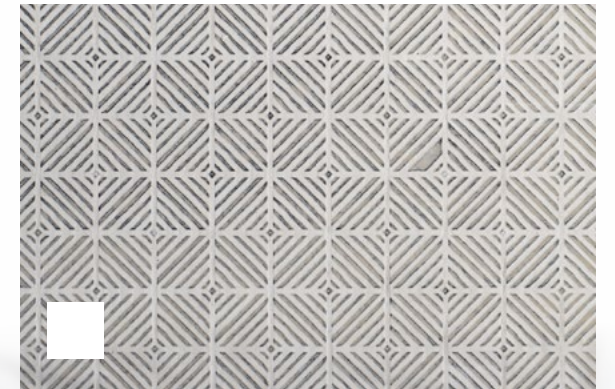

GREGORIUS PINEO

×

BOZENA

PIETRO

PIETRO / PTR-407 - DOVE SILVER
CASTELLAMMARE SOFA / ISHIZAWA TABLE
KENSETT LOUNGE CHAIR

GREGORIUSPINEO.COM

DOVE/SILVER

PTR-407

BLACK/GOLD

PTR-401

LIGHT BRONZE/GOLD

PTR-402

BORGHESE/GOLD

PTR-403

IVORY/SILVER

PTR-404

PEARL/GOLD

PTR-405

CEMENT/SILVER

PTR-406

30" WIDE SOLD IN 10 FOOT PANELS
PLASTER, MARBLE DUST
FLAMMABILITY RATING: CLASS A