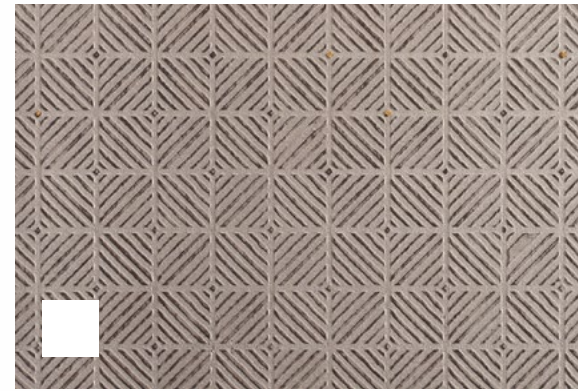

GREGORIUS PINEO

×

BOZENA

PIETRO

PIETRO / PTR-407 - DOVE SILVER
CASTELLAMMARE SOFA / ISHIZAWA TABLE
KENSETT LOUNGE CHAIR

GREGORIUSPINEO.COM

DOVE/SILVER

PTR-407

BLACK/GOLD

PTR-401

LIGHT BRONZE/GOLD

PTR-402

BORGHESE/GOLD

PTR-403

IVORY/SILVER

PTR-404

PEARL/GOLD

PTR-405

CEMENT/SILVER

PTR-406

30" WIDE SOLD IN 10 FOOT PANELS
PLASTER, MARBLE DUST
FLAMMABILITY RATING: CLASS A