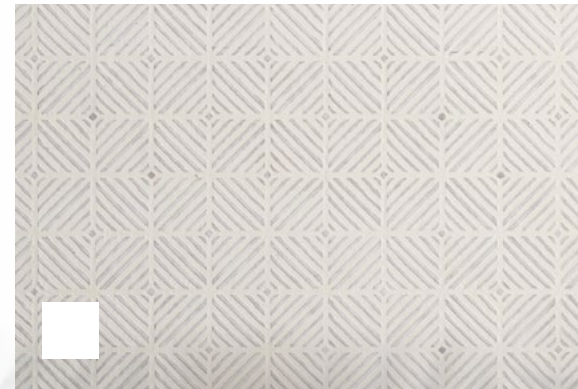

GREGORIUS PINEO

×

BOZENA

PIETRO

PIETRO / PTR-407 - DOVE SILVER
CASTELLAMMARE SOFA / ISHIZAWA TABLE
KENSETT LOUNGE CHAIR

GREGORIUSPINEO.COM

DOVE/SILVER

PTR-407

BLACK/GOLD

PTR-401

LIGHT BRONZE/GOLD

PTR-402

BORGHESE/GOLD

PTR-403

IVORY/SILVER

PTR-404

PEARL/GOLD

PTR-405

CEMENT/SILVER

PTR-406

30" WIDE SOLD IN 10 FOOT PANELS
PLASTER, MARBLE DUST
FLAMMABILITY RATING: CLASS A